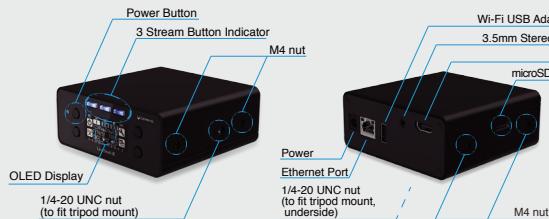

LiveShell Series Specifications Comparison Sheet

LiveShell.X

PC-less live streaming and recording at up to 1080/60p.

LiveShell X is a premium innovative live broadcast streaming device with HDMI input encoding at up to 1080/60p in H.265 and microSD card recording support, all without a PC.

USD 699

LiveShell.PRO

Live HD streaming for professionals.

LiveShell PRO features HDMI and composite AV inputs for HD and SD live streaming. H.264 video at up to 10Mbps and 720/30p resolution is supported.

USD 449

LiveShell.2

The world's most cost effective HD live streaming device.

Compact and lightweight, LiveShell 2 is designed for budget-conscious users. Featuring a HDMI input and support for up to 720/30p HD live streaming.